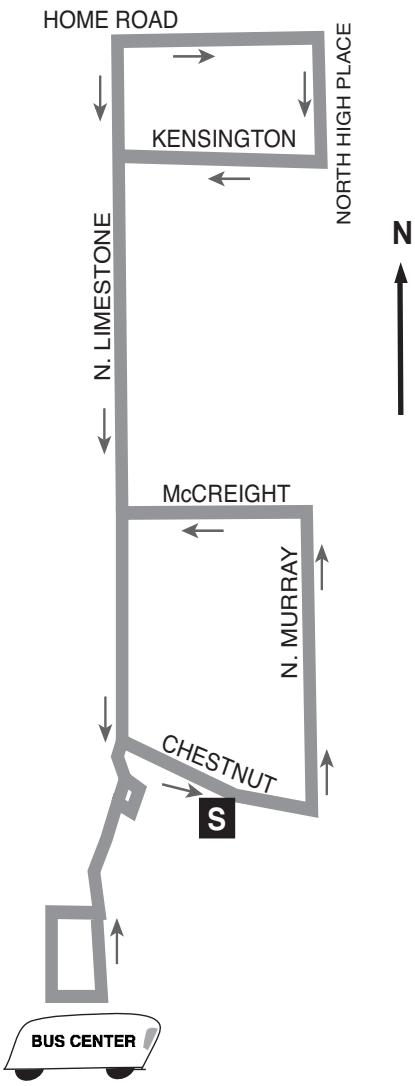

2A Bechtle Avenue

This route covers all points on the Western Loop plus Snyder Park, Social Security Office, Park Shopping Center and Target.

Downtown	Social Security Office	Meijer	Target	Park Shopping Center	Cedar & Western	Downtown
10:10a	10:25a	10:38a	10:50a	10:55a	11:00a	11:10a
11:10a	11:25a	11:38a	11:50a	11:55a	12:00p	12:10p
12:10p	12:25p	12:38p	12:50p	12:55p	1:00p	1:10p
1:10p	1:25p	1:38p	1:50p	1:55p	2:00p	2:10p
2:10p	2:25p	2:38p	2:50p	2:55p	3:00p	3:10p
3:10p	3:25p	3:38p	3:50p	3:55p	4:00p	4:10p
4:10p	4:25p	4:38p	4:50p	4:55p	5:00p	5:10p

3A Upper Valley Mall via First Street

Upper Valley Mall via First Street covers all points on the First Street route plus Meijer's, Park Shopping Center, and the Upper Valley Mall area.

Downtown	McCreight & Fountain	Meijer	Upper Valley Mall	Park Center	Malden & First	Fountain & McCreight	Downtown
9:40a	9:48a	9:57a	10:15a	10:20a	10:25a	10:30a	10:40a
10:40a	10:48a	11:00a	11:15a	11:20a	11:25a	11:30a	11:40a
11:40a	11:48a	12:00p	12:15p	12:20p	12:25p	12:30p	12:40p
12:40p	12:48p	1:00p	1:15p	1:20p	1:25p	1:30p	1:40p
1:40p	1:48p	2:00p	2:15p	2:20p	2:25p	2:30p	2:40p
2:40p	2:48p	3:00p	3:15p	3:20p	3:25p	3:30p	3:40p
3:40p	3:48p	4:00p	4:15p	4:20p	4:25p	4:30p	4:40p
4:40p	4:48p	5:00p	5:15p	5:20p	5:25p	5:30p	5:40p

*Park Shopping Center stops are: Library, Stacy's and Catherine's. Hourly service to SRML-Fountain Blvd., Campus.

Please give priority seating to seniors and handicapped riders by leaving seating available near the front door of the bus.