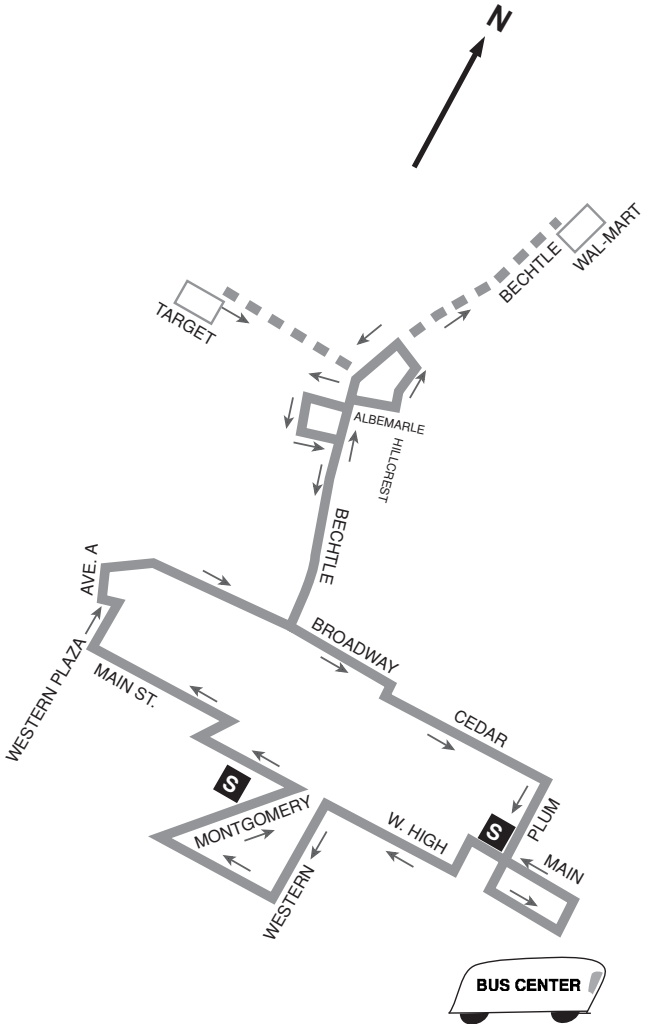

N

S = shelter

1 Southwest Loop

Downtown	Diebert & Western	John & Yellow Springs	Tubman Towers	Center & Grand	Downtown
6:40a	6:45a	6:50a	6:54a	7:00a	7:10a
7:10a	7:15a	7:20a	7:24a	7:30a	7:40a
7:40a	7:45a	7:50a	7:54a	8:00a	8:10a
8:10a	8:15a	8:20a	8:24a	8:30a	8:40a
8:40a	8:45a	8:50a	8:54a	9:00a	9:10a
9:10a	9:15a	9:20a	9:24a	9:30a	9:40a
9:40a	9:45a	9:50a	9:54a	10:00a	10:10a
10:10a	10:15a	10:20a	10:24a	10:30a	10:40a
10:40a	10:45a	10:50a	10:54a	11:00a	11:10a
11:10a	11:15a	11:20a	11:24a	11:30a	11:40a
11:40a	11:45a	11:50a	11:54a	12:00p	12:10p
12:10p	12:15p	12:20p	12:24p	12:30p	12:40p
12:40p	12:45p	12:50p	12:54p	1:00p	1:10p
1:10p	1:15p	1:20p	1:24p	1:30p	1:40p
1:40p	1:45p	1:50p	1:54p	2:00p	2:10p
2:10p	2:15p	2:20p	2:24p	2:30p	2:40p
2:40p	2:45p	2:50p	2:54p	3:00p	3:10p
3:10p	3:15p	3:20p	3:24p	3:30p	3:40p
3:40p	3:45p	3:50p	3:54p	4:00p	4:10p
4:10p	4:15p	4:20p	4:24p	4:30p	4:40p
4:40p	4:45p	4:50p	4:54p	5:00p	5:10p
5:10p	5:15p	5:20p	5:24p	5:30p	5:40p

Please give priority seating to seniors and handicapped riders by leaving seating available near the front door of the bus.

S = shelter

2 Western Loop

Downtown	Grayhill Homes	Social Security Office	Park Shopping Center	Cedar & Broadway	Downtown
7:10a	7:20a	7:25a	7:29a	7:33a	7:40a
8:10a	8:20a	8:25a	8:29a	8:33a	8:40a
9:10a	9:20a	9:25a	9:29a	9:33a	9:40a

2A Bechtle Avenue

This route covers all points on the Western Loop plus Snyder Park, Social Security Office, Park Shopping Center and Target.

Downtown	Social Security Office	Meijer	Target	Park Shopping Center	Cedar & Western	Downtown
10:10a	10:25a	10:38a	10:50a	10:55a	11:00a	11:10a
11:10a	11:25a	11:38a	11:50a	11:55a	12:00p	12:10p
12:10p	12:25p	12:38p	12:50p	12:55p	1:00p	1:10p
1:10p	1:25p	1:38p	1:50p	1:55p	2:00p	2:10p
2:10p	2:25p	2:38p	2:50p	2:55p	3:00p	3:10p
3:10p	3:25p	3:38p	3:50p	3:55p	4:00p	4:10p
4:10p	4:25p	4:38p	4:50p	4:55p	5:00p	5:10p