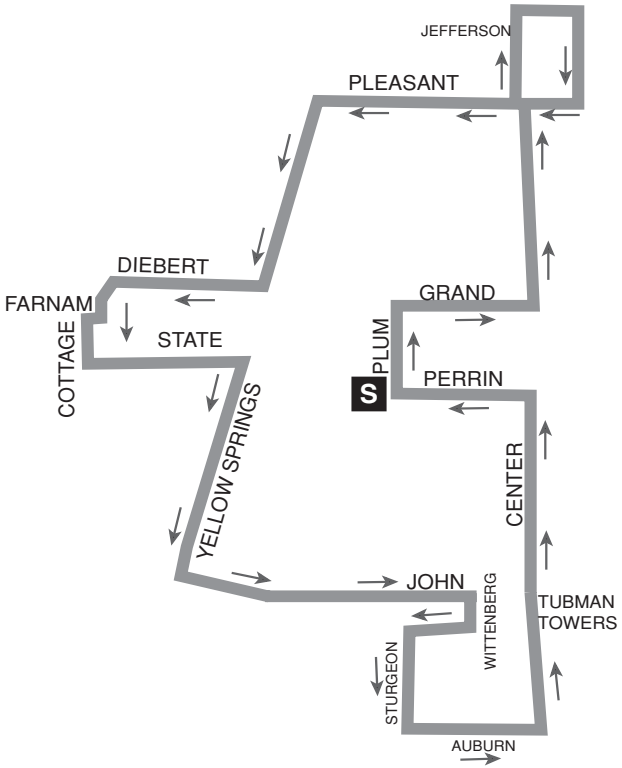

N

S = shelter

1 Southwest Loop

Downtown	Diebert & Western	John & Yellow Springs	Tubman Towers	Center & Grand	Downtown
6:40a	6:45a	6:50a	6:54a	7:00a	7:10a
7:10a	7:15a	7:20a	7:24a	7:30a	7:40a
7:40a	7:45a	7:50a	7:54a	8:00a	8:10a
8:10a	8:15a	8:20a	8:24a	8:30a	8:40a
8:40a	8:45a	8:50a	8:54a	9:00a	9:10a
9:10a	9:15a	9:20a	9:24a	9:30a	9:40a
9:40a	9:45a	9:50a	9:54a	10:00a	10:10a
10:10a	10:15a	10:20a	10:24a	10:30a	10:40a
10:40a	10:45a	10:50a	10:54a	11:00a	11:10a
11:10a	11:15a	11:20a	11:24a	11:30a	11:40a
11:40a	11:45a	11:50a	11:54a	12:00p	12:10p
12:10p	12:15p	12:20p	12:24p	12:30p	12:40p
12:40p	12:45p	12:50p	12:54p	1:00p	1:10p
1:10p	1:15p	1:20p	1:24p	1:30p	1:40p
1:40p	1:45p	1:50p	1:54p	2:00p	2:10p
2:10p	2:15p	2:20p	2:24p	2:30p	2:40p
2:40p	2:45p	2:50p	2:54p	3:00p	3:10p
3:10p	3:15p	3:20p	3:24p	3:30p	3:40p
3:40p	3:45p	3:50p	3:54p	4:00p	4:10p
4:10p	4:15p	4:20p	4:24p	4:30p	4:40p
4:40p	4:45p	4:50p	4:54p	5:00p	5:10p
5:10p	5:15p	5:20p	5:24p	5:30p	5:40p

2A Bechtle Avenue

This route covers all points on the Western Loop plus Snyder Park, Social Security Office, Park Shopping Center and Target.

Downtown	Social Security Office	Meijer	Target	Park Shopping Center	Cedar & Western	Downtown
10:10a	10:25a	10:38a	10:50a	10:55a	11:00a	11:10a
11:10a	11:25a	11:38a	11:50a	11:55a	12:00p	12:10p
12:10p	12:25p	12:38p	12:50p	12:55p	1:00p	1:10p
1:10p	1:25p	1:38p	1:50p	1:55p	2:00p	2:10p
2:10p	2:25p	2:38p	2:50p	2:55p	3:00p	3:10p
3:10p	3:25p	3:38p	3:50p	3:55p	4:00p	4:10p
4:10p	4:25p	4:38p	4:50p	4:55p	5:00p	5:10p

Burnett Plaza stops are Dollar Store, Old Fulmer's and Main Street Kroger.

Please give priority seating to seniors and handicapped riders by leaving seating available near the front door of the bus.